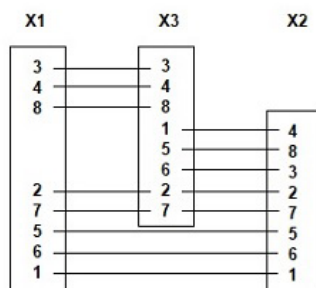

CUSTOM*	540318	-
CUSTOM*	540318	V

\* cable legths or other specifications on request.

connector X1

connector X2

connector X3

Contact assignment 8 pin

**EUROCONNECTION**  
collegamenti di sistemi