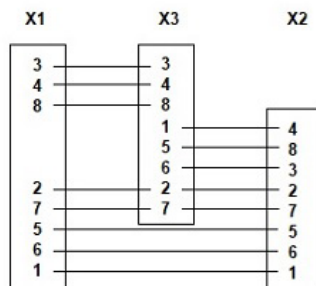

CUSTOM*	540317	-
CUSTOM*	540317	V

*\* cable legths or other specifications on request.*

connector X1

connector X2

connector X3

Contact assignment 8 pin