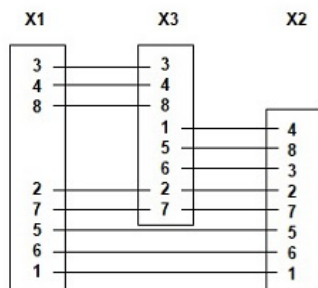

ReferenceNumber Codice Articolo	Description Descrizione	Shielded Schermato
CUSTOM*	540316	-
CUSTOM*	540316	V

\* cable legths or other specifications on request.

connector X1

connector X2

connector X3

Contact assignment 8 pin