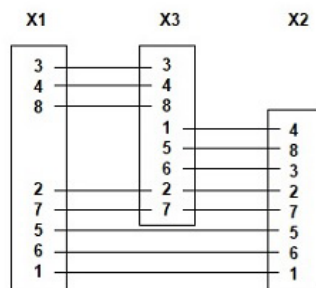

CUSTOM*	540315	-
CUSTOM*	540315	V

*\* cable legths or other specifications on request.*

connector X1

connector X2

connector X3

Contact assignment 8 pin